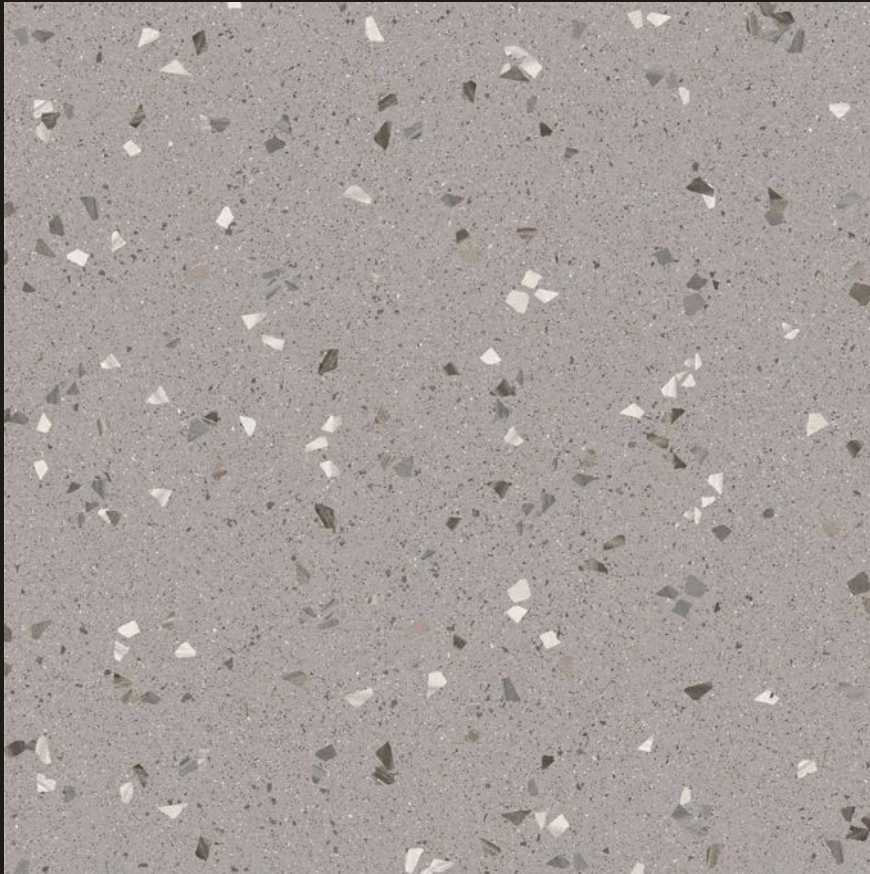

Terrazzo

COLLECTION

Terrazzo 1011

600x
600mm

Matt
Finish

Random
design

Easy to
clean

Frost
Resistance

Fire
Resistance

Chemical
Resistance

Low Water
Absorption

Dimensional
stability

Easy
Installation

Cracking
Resistance