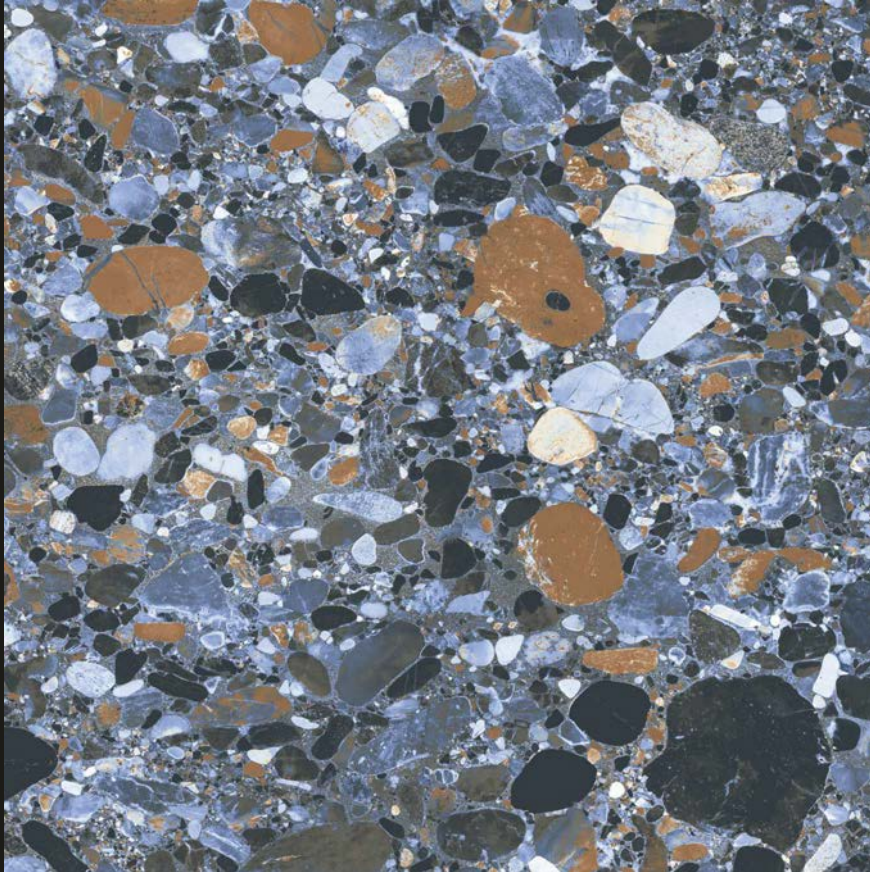

Terrazzo

COLLECTION

Terrazzo 1023

600x
600mm

Matt
Finish

Random
design