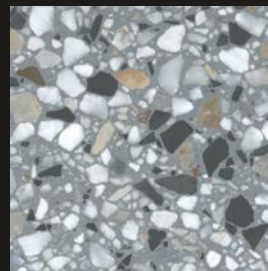

Easy to
clean

Frost
Resistance

Fire
Resistance

Chemical
Resistance

Low Water
Absorption

Dimensional
stability

Easy
Installation

Cracking
Resistance