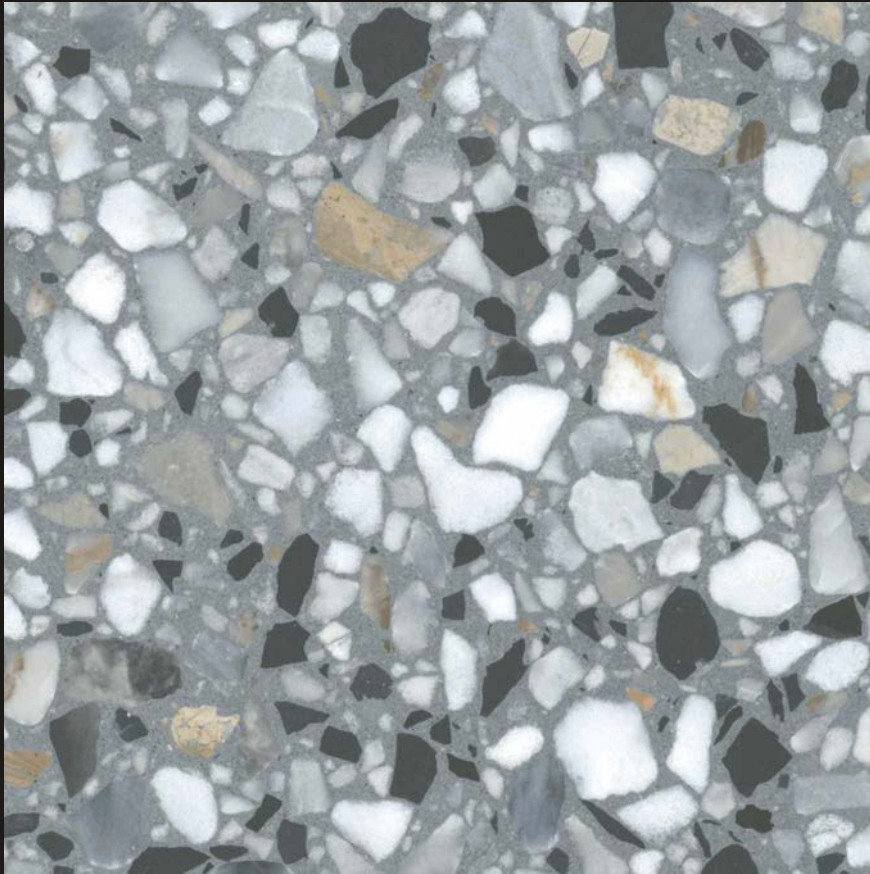

Terrazzo

COLLECTION

Terrazzo 1019

600x
600mm

Matt
Finish

Random
design