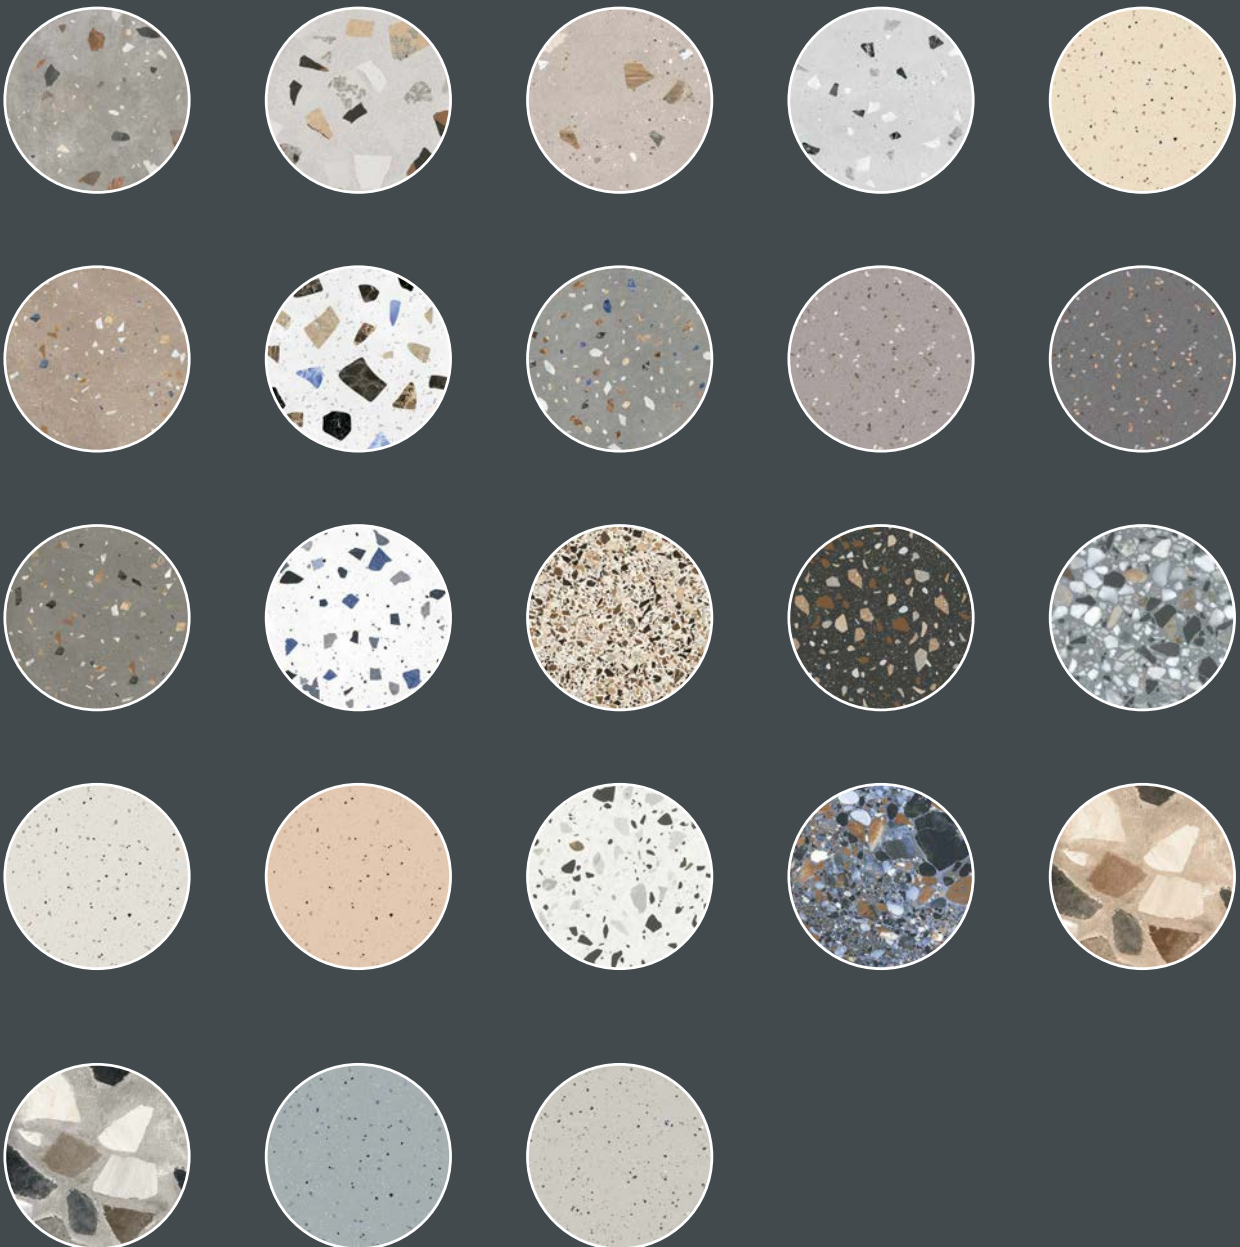

all the
COLORS & PATTERNS
under one roof

**Matt
Series**