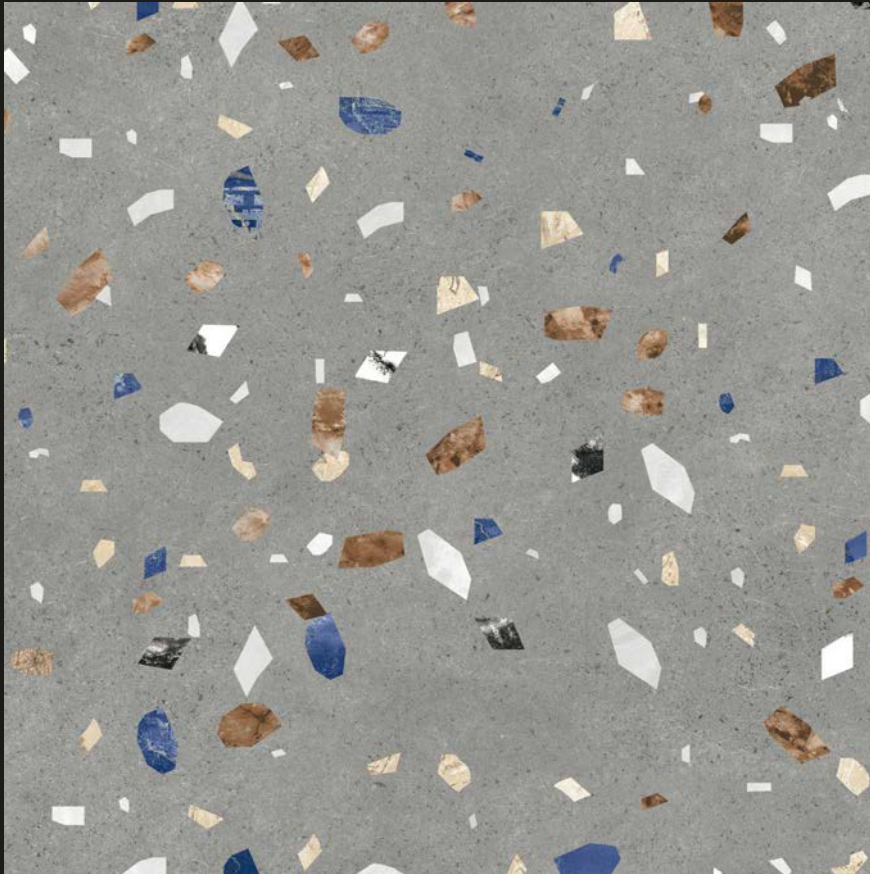

Terrazzo

COLLECTION

Terrazzo 1012

600x
600mm

Matt
Finish

Random
design