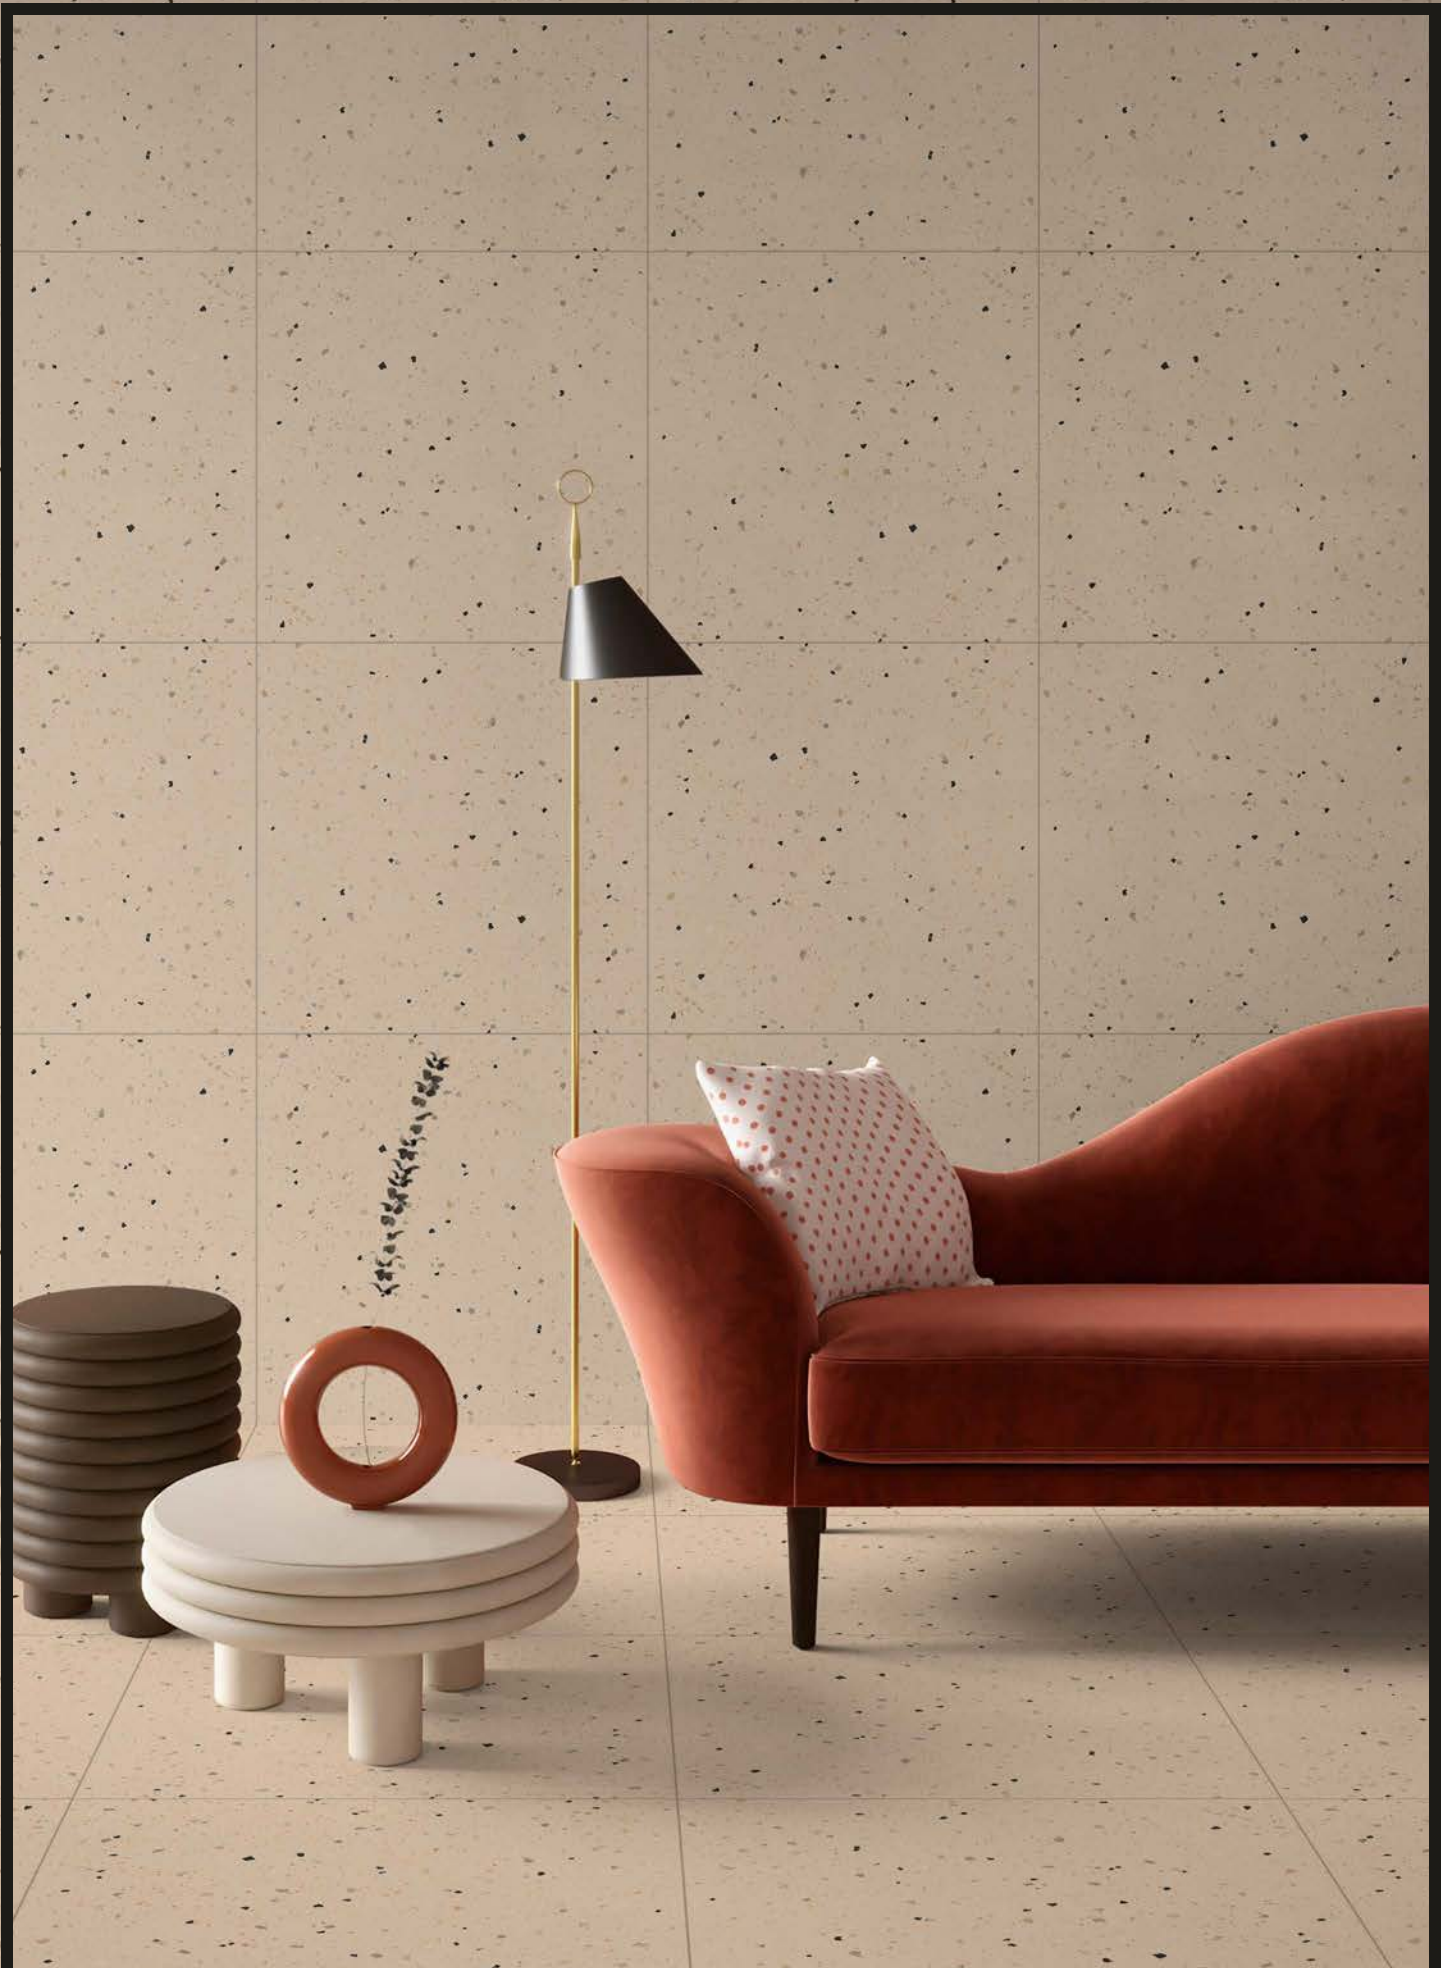

Low Water
Absorption

Dimensional
stability

Easy
Installation

Crazing
Resistance

Terrazzo
COLLECTION

600x
600mm

Matt
Finish

Terrazzo 1007